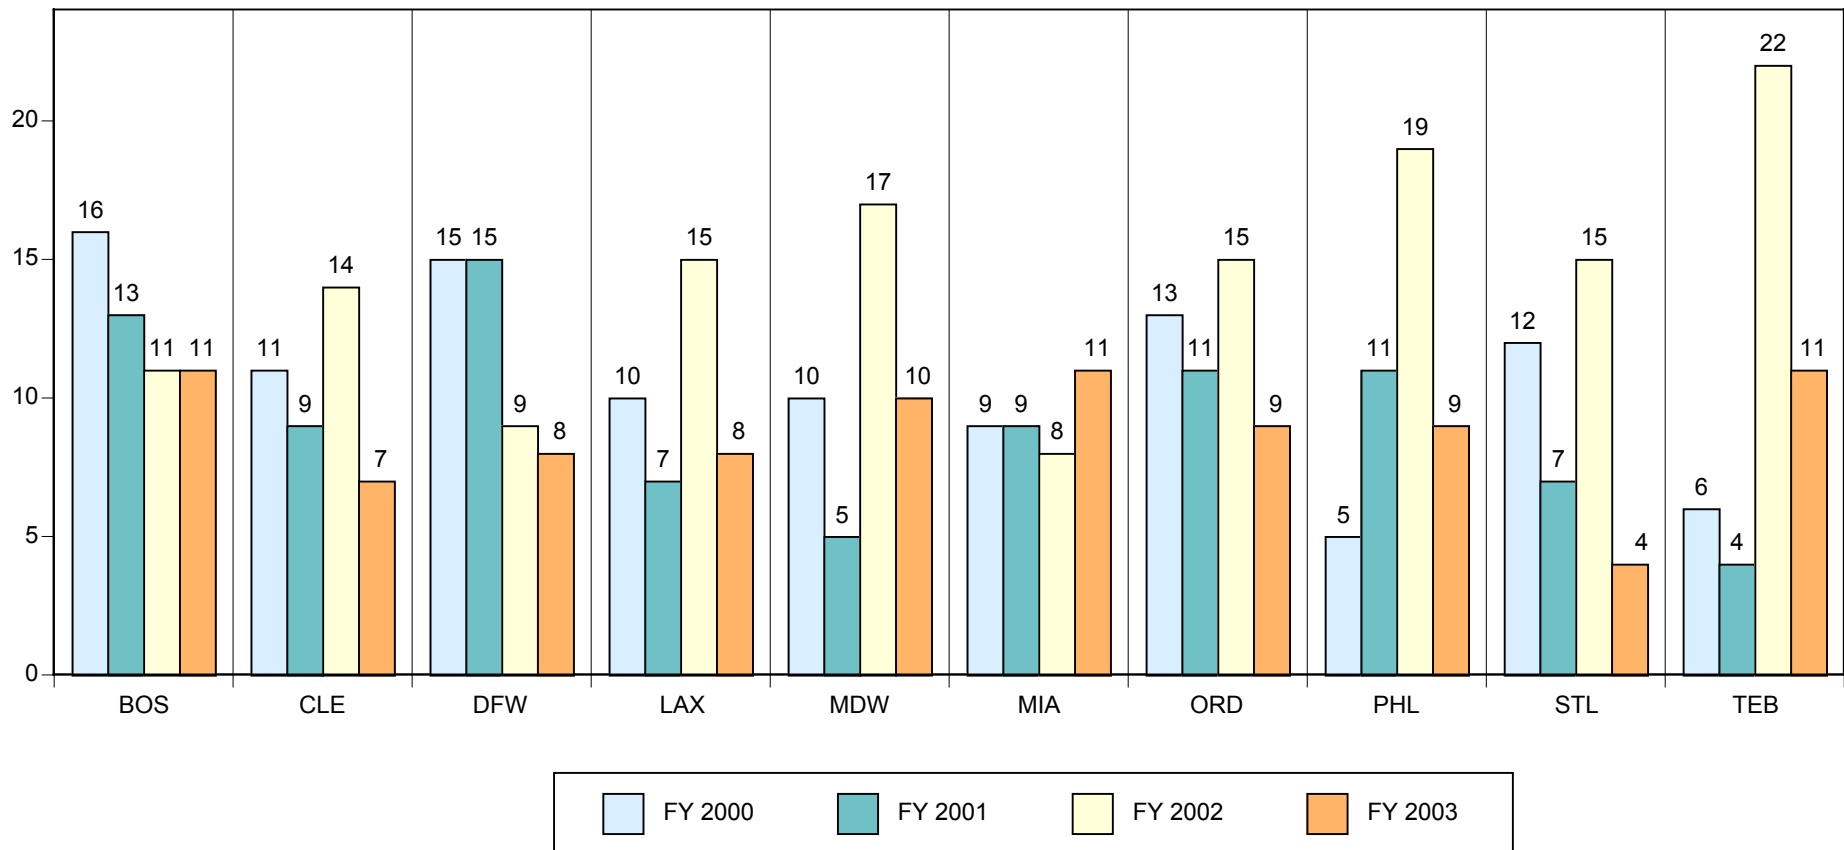

Airport Surface Movement Event Transgressions

ASMET Events - Top 10 Airports

October 1999 - September 2003

Total ASMET Events = 431

Data references ASRS reports that have received full-form analysis and include the reporters' narrative.