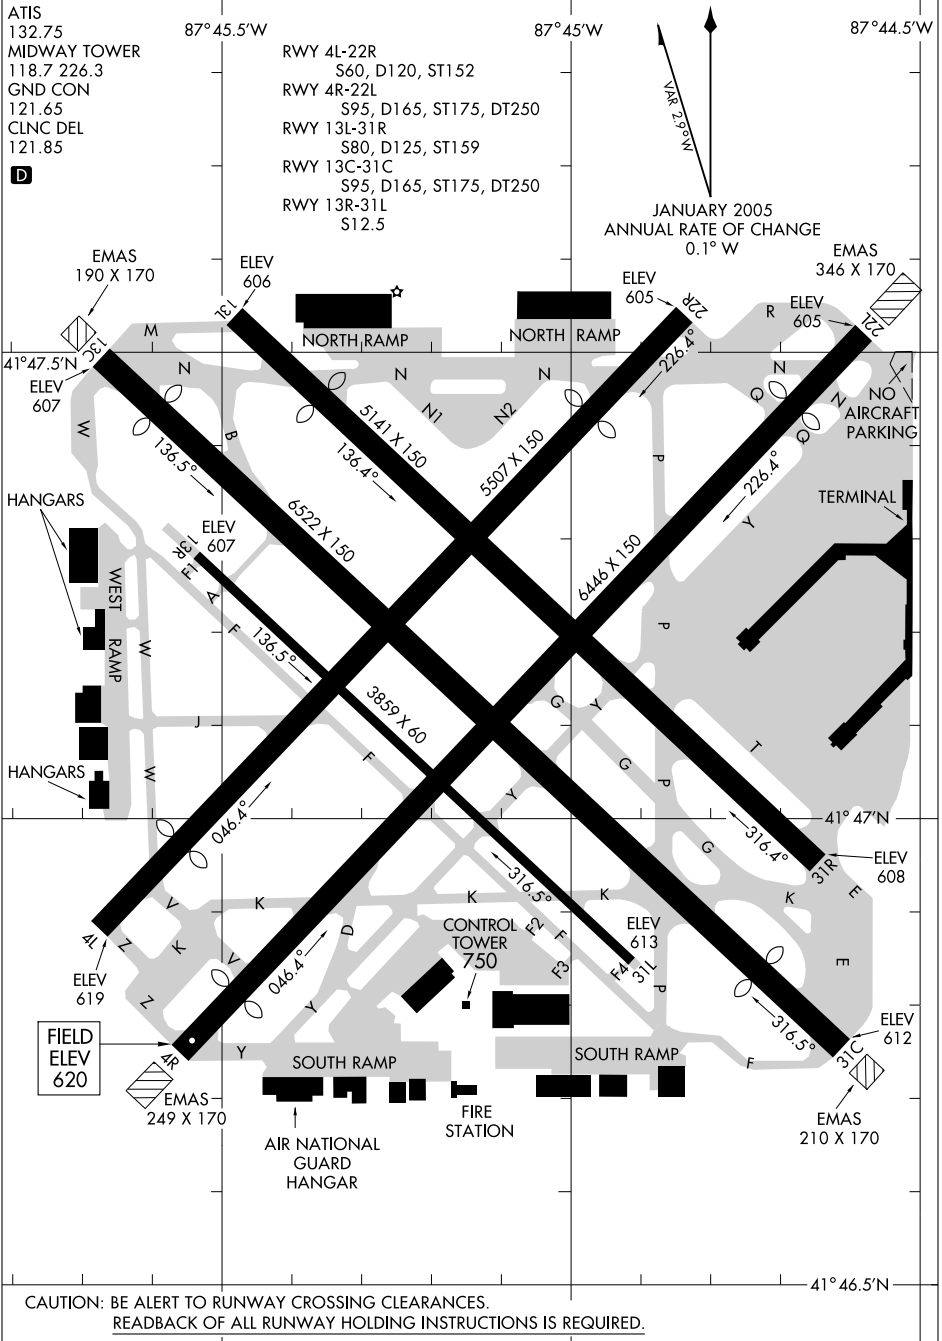

09071

AIRPORT DIAGRAM

AL-81 (FAA)

CHICAGO MIDWAY INTL (MDW)
CHICAGO, ILLINOIS

EC-3, 04 JUN 2009 to 02 JUL 2009

EC-3, 04 JUN 2009 to 02 JUL 2009

AIRPORT DIAGRAM

09071

CHICAGO, ILLINOIS
CHICAGO MIDWAY INTL (MDW)